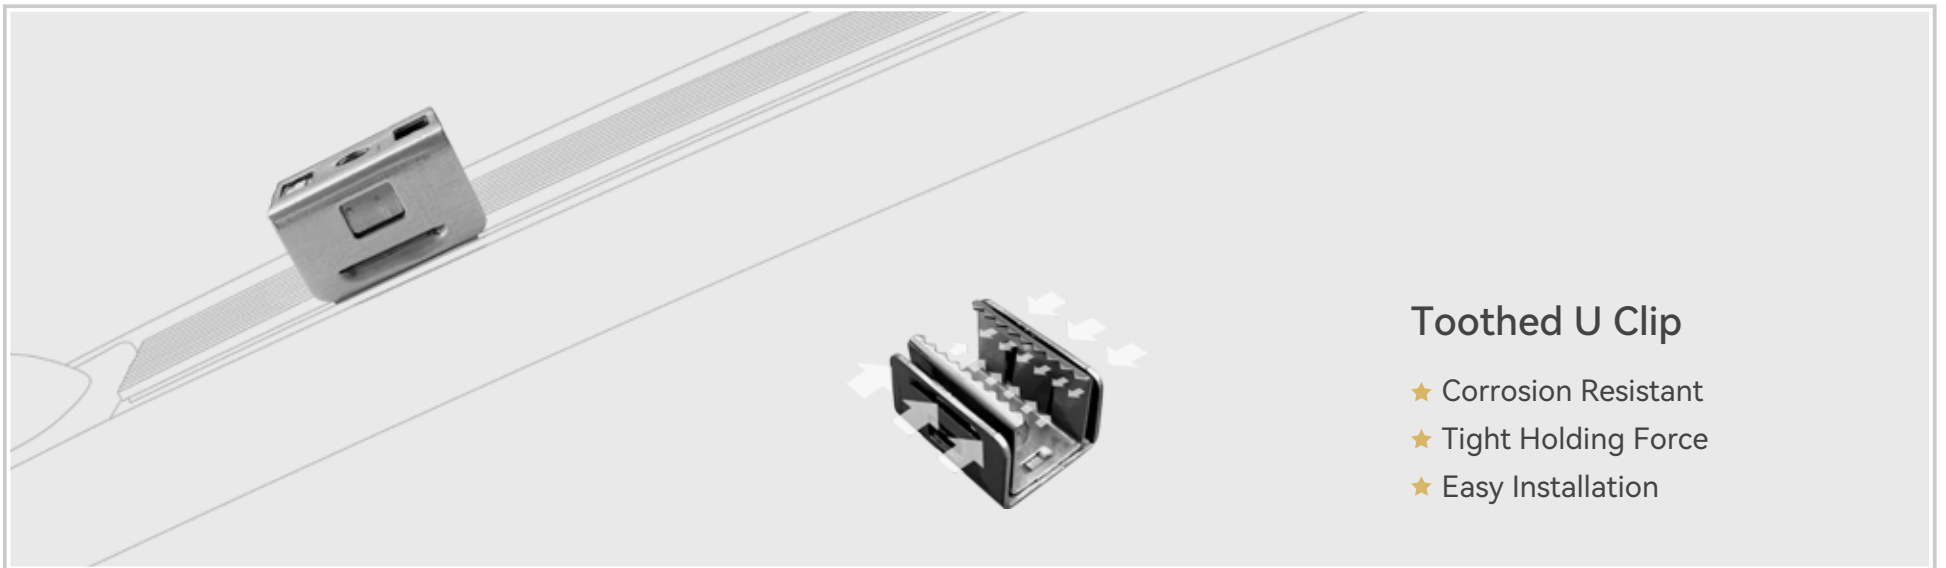

2-in-1 Symmetrical Lighting

Crafted to get your brand recognized at once with double-face domed contour lighting.

320° Glow Outdoor LED Sign Light

Bi-domed neon flex is a 2-in-1 new type of sign light, featuring a pioneering shape owning two back-to-back domed emitting surfaces in one piece, steered towards lighting up your sign clearly at a 320° beam angle and maximizing the attention of masses in more than one direction. At night it becomes a powerful tool to emphasize your brand image as billboard or wall sign lighting. The symmetrical lighting can also suit your needs for a two-way striking illumination layout, in an easier way to highlight the stereo visions of sculptures or run two-side continuous façade wall washing.

Connector

IP67 Injection-moulded Connector -Rear cable entry

- ★ Neat wiring
- ★ Seamless Splicing

Mounting Profile

Toothed U Clip

- ★ Corrosion Resistant
- ★ Tight Holding Force
- ★ Easy Installation

Application