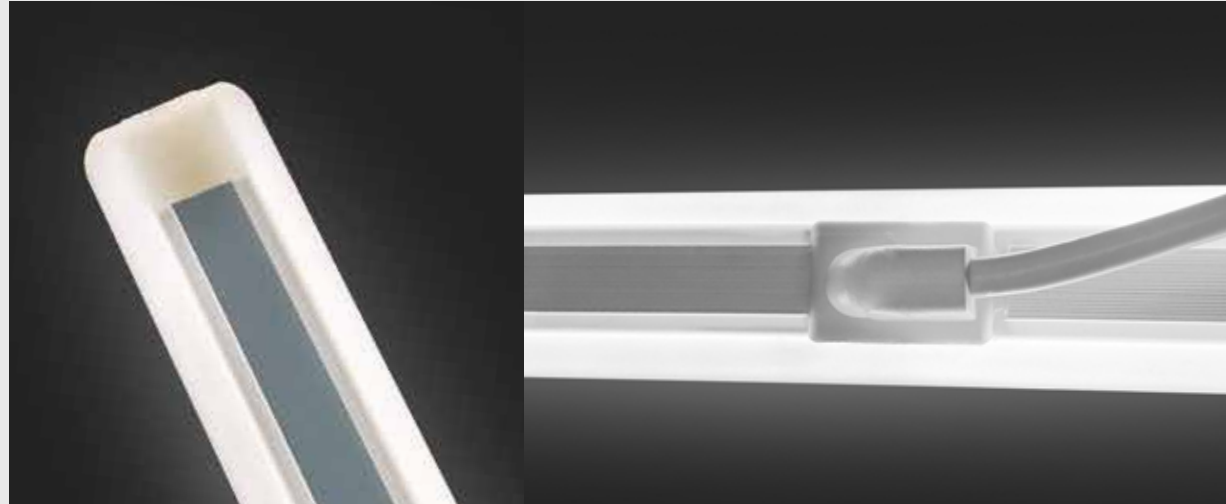

2-in-1 Symmetrical Lighting

Crafted to get your brand recognized at once with double-face domed contour lighting.

320° Glow Outdoor LED Sign Light

Bi-domed neon flex is a 2-in-1 new type of sign light, featuring a pioneering shape owning two back-to-back domed emitting surfaces in one piece, steered towards lighting up your sign clearly at a 320° beam angle and maximizing the attention of masses in more than one direction. At night it becomes a powerful tool to emphasize your brand image as billboard or wall sign lighting. The symmetrical lighting can also suit your needs for a two-way striking illumination layout, in an easier way to highlight the stereo visions of sculptures or run two-side continuous façade wall washing.

Features

★ 320° Beam Angle

The glow emitted nearly forms a 360° shape, together with the optimum luminous efficacy dually leveraged by ClearTech V-Optic™, which contributes to a dramatic visual impact for billboard signs at a great distance.

★ Half Labor Costs

It can realize continuous two-way running illumination only with one piece of light that used to be generated by the doubled lights. The bi-domed neon flex enables you to cut down the number of luminaires and further on the labor cost due to half of the wiring job compared to the regular led signage lights or wall washing lights.

Connector

IP67 Injection-moulded Connector -Rear cable entry

- ★ Neat wiring
- ★ Seamless Splicing

Mounting Profile

Toothed U Clip

- ★ Corrosion Resistant
- ★ Tight Holding Force
- ★ Easy Installation

Application