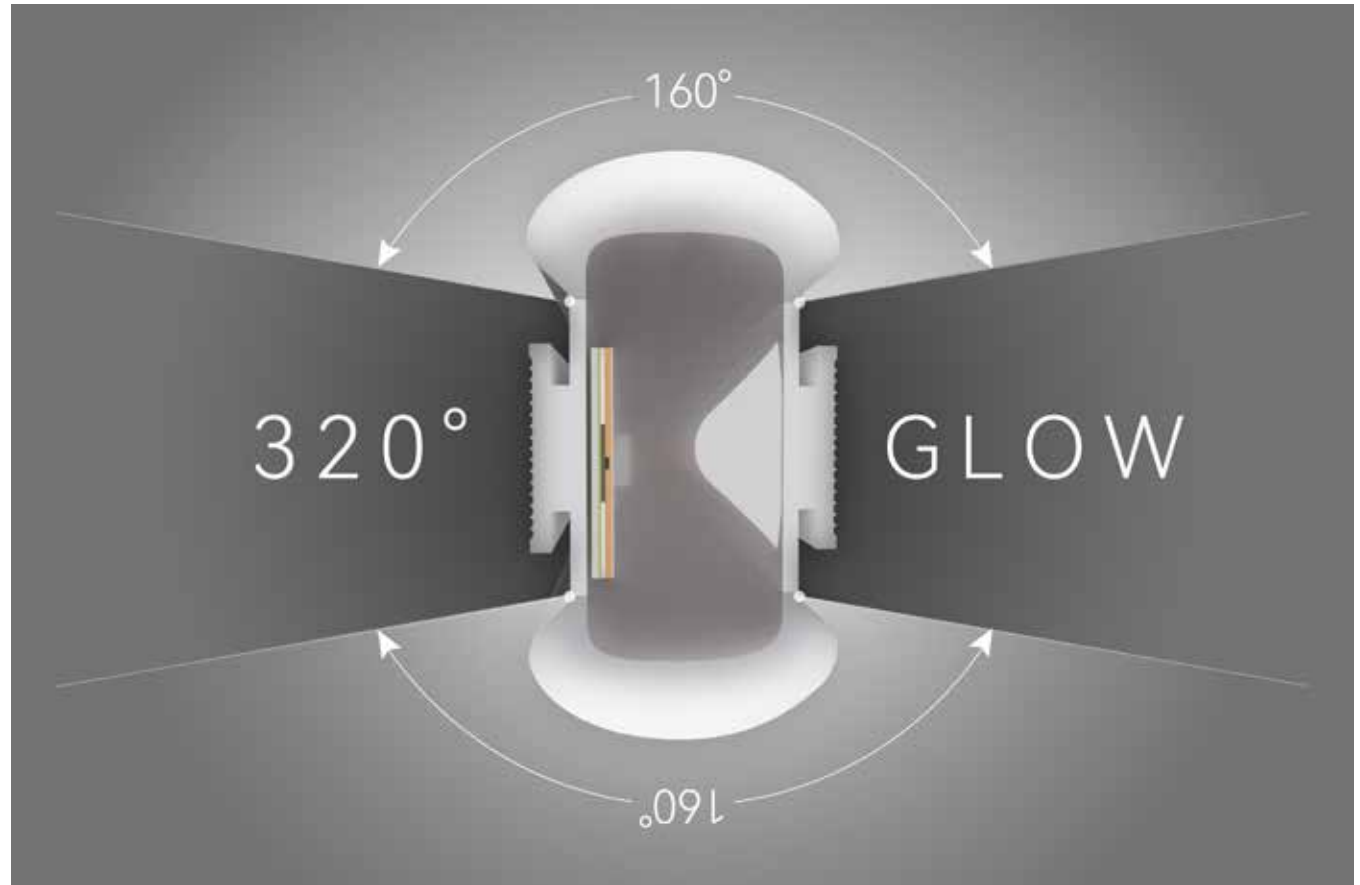

2-in-1 Symmetrical Lighting

Crafted to get your brand recognized at once with double-face domed contour lighting.

320° Glow Outdoor LED Sign Light

Bi-domed neon flex is a 2-in-1 new type of sign light, featuring a pioneering shape owning two back-to-back domed emitting surfaces in one piece, steered towards lighting up your sign clearly at a 320° beam angle and maximizing the attention of masses in more than one direction. At night it becomes a powerful tool to emphasize your brand image as billboard or wall sign lighting. The symmetrical lighting can also suit your needs for a two-way striking illumination layout, in an easier way to highlight the stereo visions of sculptures or run two-side continuous façade wall washing.

Features

★ 320° Beam Angle

The glow emitted nearly forms a 360° shape, together with the optimum luminous efficacy dually leveraged by ClearTech V-Optic™, which contributes to a dramatic visual impact for billboard signs at a great distance.

★ Half Labor Costs

It can realize continuous two-way running illumination only with one piece of light that used to be generated by the doubled lights. The bi-domed neon flex enables you to cut down the number of luminaires and further on the labor cost due to half of the wiring job compared to the regular led signage lights or wall washing lights.

Connector

IP67 Injection-moulded Connector -Rear cable entry

- ★ Neat wiring
- ★ Seamless Splicing

Mounting Profile

Toothed U Clip

- ★ Corrosion Resistant
- ★ Tight Holding Force
- ★ Easy Installation

Application