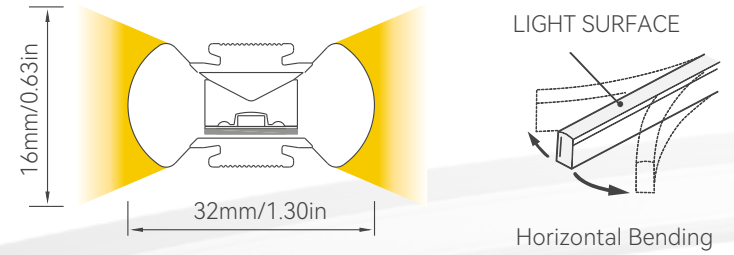

Light

- 3 year Warranty
- Solvents Resistant
- UV Resistant
- Flame Resistant
- Salt Water Resistant
- IK08 Protection

45°C
-20°C

T Ambient Working

Min. Bending Diameter
120mm/4.72in

Article No.	FR-BD1632B-HB-R	FR-BD1632B-HB-A	FR-BD1632B-HB-G	FR-BD1632B-HB-B	FR-BD1632B-HB-W
Light Color	Red	Amber	Green	Blue	2200K/2700K/3000K/3500K/4000K/5700K
Voltage & Circuit Type	24CC	24CC	24CC	24CC	24CC
Power/m	9W	9W	9W	9W	9W
Lumen/m	300	300	480	95	480
Min. Cutting Length(mm)	125	125	83.3	83.3	83.3
Max. Running Length(m)	13	13	13	13	13