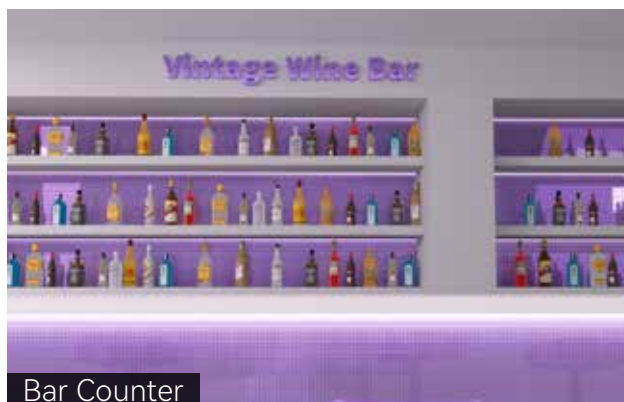

Tailor-made marine LED strips

Double the comfort on board like the ocean breeze.

Waterproof led strip lights for marines and vessels

Flexglo™ F23, thanks to its low profile and flexibility, is a perfect fit for the sleek and compact design of luminaries in the marine application. Whether you're looking for gunnel lights, boat deck lights to brighten the exterior layout, or accent lights to spruce up the inside curved elements, to name a few, like the corridor, engine room, and cabins, you can expect extraordinary results about the marine lighting design.

Application

Side Deck

Stairway

Resting Area

Bar Counter

Restaurant

Playroom