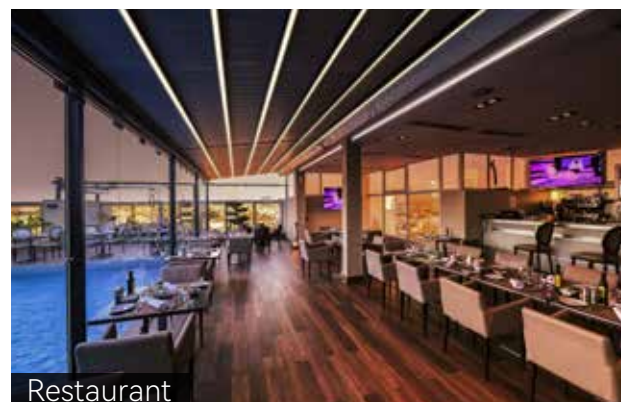

Tailor-made marine LED strips

Double the comfort on board like the ocean breeze.

Waterproof led strip lights for marines and vessels

Flexglo™ F23, thanks to its low profile and flexibility, is a perfect fit for the sleek and compact design of luminaries in the marine application. Whether you're looking for gunnel lights, boat deck lights to brighten the exterior layout, or accent lights to spruce up the inside curved elements, to name a few, like the corridor, engine room, and cabins, you can expect extraordinary results about the marine lighting design.

In addition to the visual comfort, this marine LED strip with homogeneous illumination enables additional spatial effects and a luxurious atmosphere for any place to be installed. Set out for the ocean adventure and have more fun with it now.

★ Made to Order

Available in made-to-order lengths and colors to offer a highly engaging personalized experience for each recreational boat or superyacht.

★ Easy to install

Its slim size and two kinds of bending directions allows it to fit neatly into almost any corner, whether hidden under the gunnel or recessed in the stairs. The limitation on installation is much less than other types of luminaires.

Application

Side Deck

Stairway

Resting Area

Bar Counter

Restaurant

Playroom