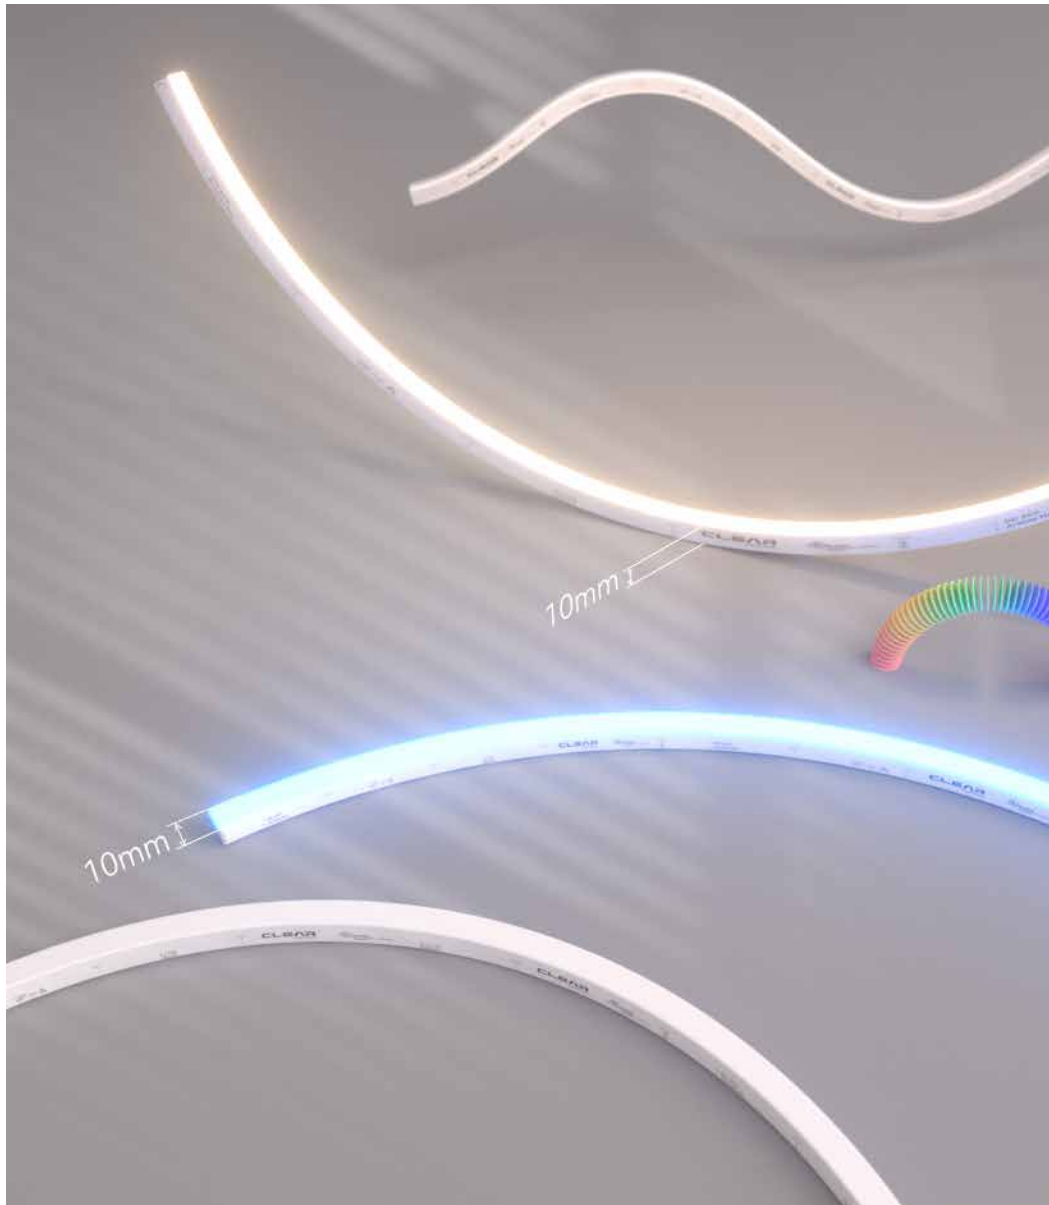

Tailor-made marine LED strips

Double the comfort on board like the ocean breeze.

Waterproof led strip lights for marines and vessels

Flexglo™ F23, thanks to its low profile and flexibility, is a perfect fit for the sleek and compact design of luminaries in the marine application. Whether you're looking for gunnel lights, boat deck lights to brighten the exterior layout, or accent lights to spruce up the inside curved elements, to name a few, like the corridor, engine room, and cabins, you can expect extraordinary results about the marine lighting design.

In addition to the visual comfort, this marine LED strip with homogeneous illumination enables additional spatial effects and a luxurious atmosphere for any place to be installed. Set out for the ocean adventure and have more fun with it now.

Features

★ Salt Water Resistant

Proven by stringent salt spray tests, the silicone encapsulated cruise light and anodized aluminum profiles can handle exposure to salt water. Also, both have survived the test of time in actual marine lighting projects.

★ Homogeneous Illumination

None of the obtrusive light or breaks can be detected throughout the illuminated area as this IP67-rated neon flex offers homogeneous light distribution. No matter where you go, you will bask in the natural artificial lighting.