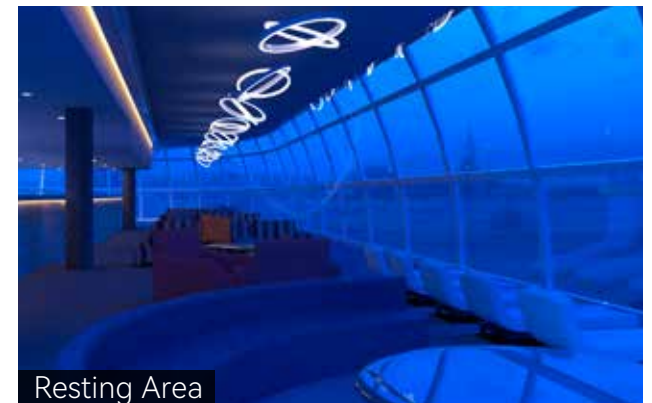

Tailor-made marine LED strips

Double the comfort on board like the ocean breeze.

Waterproof led strip lights for marines and vessels

Flexglo™ F23, thanks to its low profile and flexibility, is a perfect fit for the sleek and compact design of luminaries in the marine application. Whether you're looking for gunnel lights, boat deck lights to brighten the exterior layout, or accent lights to spruce up the inside curved elements, to name a few, like the corridor, engine room, and cabins, you can expect extraordinary results about the marine lighting design.

In addition to the visual comfort, this marine LED strip with homogeneous illumination enables additional spatial effects and a luxurious atmosphere for any place to be installed. Set out for the ocean adventure and have more fun with it now.

★ Made to Order

Available in made-to-order lengths and colors to offer a highly engaging personalized experience for each recreational boat or superyacht.

★ Easy to install

Its slim size and two kinds of bending directions allows it to fit neatly into almost any corner, whether hidden under the gunnel or recessed in the stairs. The limitation on installation is much less than other types of luminaires.

Application

Side Deck

Stairway

Resting Area

Bar Counter

Restaurant

Playroom