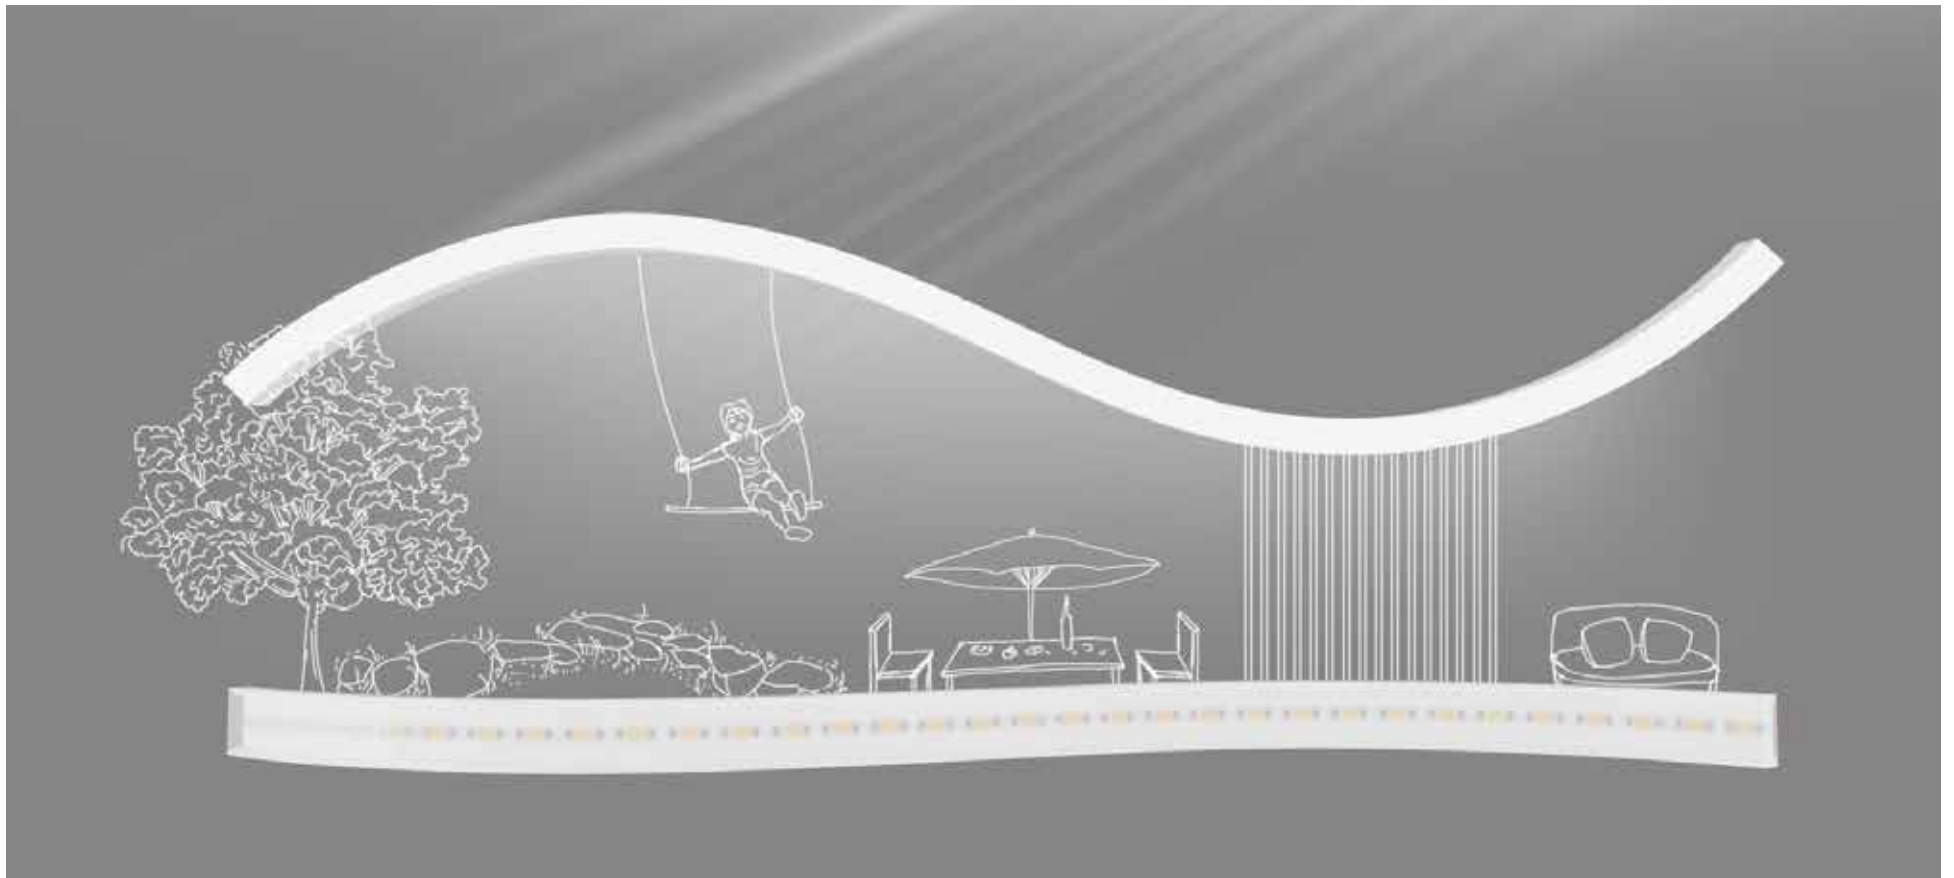

12V Low Voltage Landscape Lighting

Light Up Your Yard Safely & Stylishly

Overview

AC/DC12V Low Voltage Flexible Linear Landscape Lights help you get inspired with top outdoor lighting ideas. The silicone-housed led landscape lights are built for outdoor use with outstanding waterproof, UV-resistant and dustproof performance, requiring little maintenance and safeguarding user safety. RGB light color options and dimmers are included to help create the right atmosphere for parties, dinners and gatherings. Houseowners can have these outdoor led light strips to highlight hard landscapes including pavilions, corridors, pot decorations and stone steps, as well as soft landscapes such as shrubs, lawns, and fountains.

★ Energy Efficient

50,000 hours lifespan combines with low power to reduce electricity bills.

★ Highly Adaptable

- Compactness and flexibility allow you to bend lights into various shapes. One single light strip can run continuously, perfect for outlining yards or gardens. The IP68 rating guarantees excellent performance in wet environments indoors and outdoors.
- Fixed mounting using profiles or use with poles for pathway lighting.
- The lights can be set up discreetly and blend seamlessly in the landscape layout, unleashing more creativity in lighting designers.

Light

<p>Horizontal Bending</p> 		Article No.	SFR-F10B	SFR-F10B
		Light Color		
		Voltage & Circuit Type	12CV	12CV
		Power/m	4.5W	4.5W
		Lumen/m (3000K)	/	130lm
		Min. Cutting Length(mm)	41.7	41.7
		Max. Running Length(m)	30	30

Note: 12V lights are customizable.

Connector

Mounting Profile

Name	Aluminum Profile	Serrated Aluminum Profile	Bendable Serrated Aluminum Profile	Plastic Clip
Picture				
Item Code	A/PL	SA/PL	BSA/PL	PC-TT
Length (mm)	35, 500, 1000, 2000	20, 500, 1000, 2000	500, 1000	/
Applicable to		  	  	  